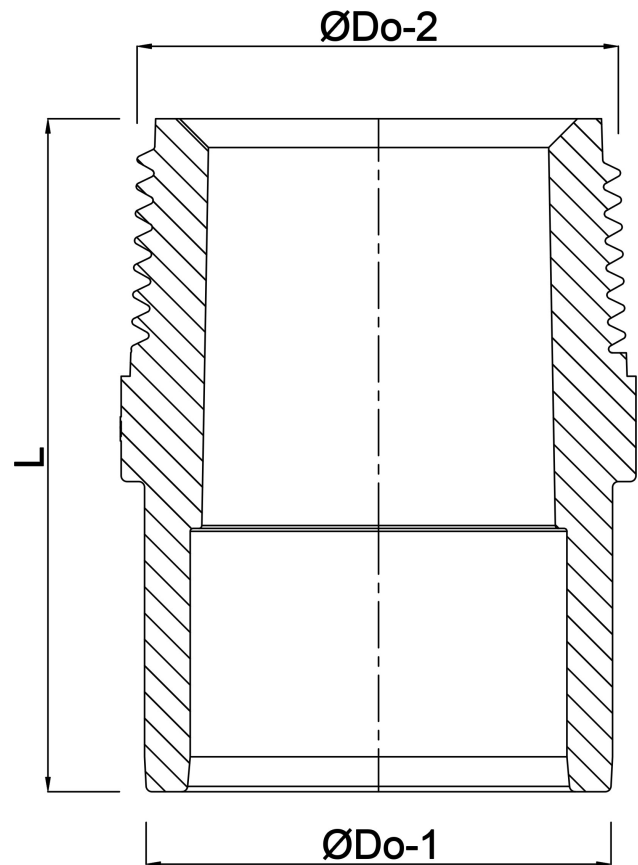

**Profec Adaptor bush PVC-U 1
1/2" x 1 1/2" imperial glue
socket x male thread 10bar
grey (0169774)**

TECHNICAL SPECIFICATIONS

Colour	grey
Material	PVC-U
Connection	imperial glue socket x male thread
Pressure	10 bar
Size	1 1/2" x 1 1/2"
Length	61 mm
Weight	0.083 kg
Spanner	62

DIMENSIONS

K-1	62 mm
L	61 mm
ØDi-1	1 1/2 "
ØDo-2	1 1/2 "

Last modified date: 23/05/2026

Bosta UK Ltd.
Reflection House
Olding Road
Bury St. Edmunds
Suffolk
IP33 3TA
T +44 (0) 1284 716580
E enquiries@bosta.co.uk
<http://www.bosta.com>