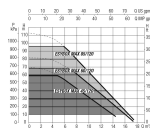

Pressure 12 bar

Packaging dimensions L/W/H 400 x 380 x 800 mm

Type ESYBOX MAX T45/120

Size 1 1/4"

Voltage 380VAC

Weight 29 kg

Ampere 3,4 A

DIMENSIONS

Cb-1 87 mm

Cc-1 124.5 mm

Cl-1 131.8 mm

Cr-1 127.7 mm

H-1 384 mm

L 766 mm

Lb 228 mm

Lb-2 613 mm

Length 384 mm

W-1 375 mm

Width 375 mm

ØDi-1 1 1/4 - 2 "

ØDi-2 1 1/4 - 2 "

bosta
bringing water to life

PRODUCT INFORMATION

Includes a self-priming multi-stage pump, management inverter electronics, pressure and flow sensors, adjustable high resolution LCD display with 2 litre built-in expansion vessel, and cartridge check valve.