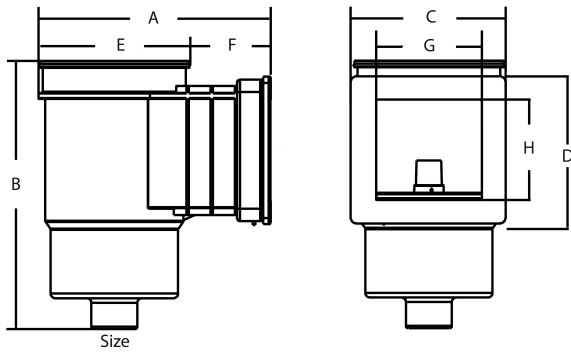

Hayward Skimmer ABS 2"
female thread white
rectangular type Auto-Skim
Small (7010276)

 **HAYWARD®**

TECHNICAL SPECIFICATIONS

Colour	white
Type	Auto-Skim Small
Material	ABS/stainless steel
Suitable for	liner pools
Model	rectangular
Connection	female thread
Size	2"

DIMENSIONS

A	480 mm
B	500 mm
C	298 mm
D	217 mm
E	266 mm
F	214 mm
G	195 mm
H	143 mm

PRODUCT INFORMATION

Stacking frame skimmer height adjustable. (3cm)

Last modified date: 25/05/2026

Bosta UK Ltd.
Reflection House
Olding Road
Bury St. Edmunds
Suffolk
IP33 3TA
T +44 (0) 1284 716580
E enquiries@bosta.co.uk
<http://www.bosta.com>