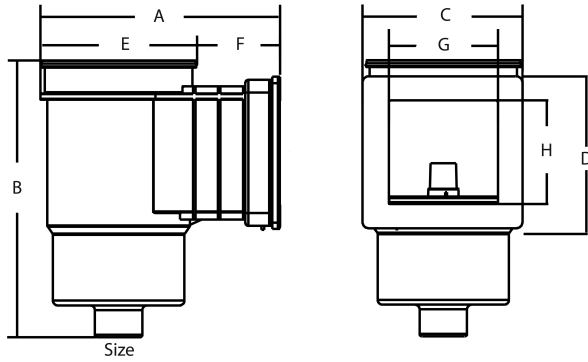

Hayward Skimmer ABS 2"
female thread white
rectangular type Auto-Skim
Small (7010276)

 **HAYWARD®**

TECHNICAL SPECIFICATIONS

Colour	white
Type	Auto-Skim Small
Material	ABS/stainless steel
Suitable for	liner pools
Model	rectangular
Connection	female thread
Size	2"

DIMENSIONS

A	480 mm
B	500 mm
C	298 mm
D	217 mm
E	266 mm
F	214 mm
G	195 mm
H	143 mm

PRODUCT INFORMATION

Stacking frame skimmer height adjustable. (3cm)

Last modified date: 09/03/2026

Bosta UK Ltd.
Reflection House
Olding Road
Bury St. Edmunds
Suffolk
IP33 3TA
T +44 (0) 1284 716580
E enquiries@bosta.co.uk
<http://www.bosta.com>