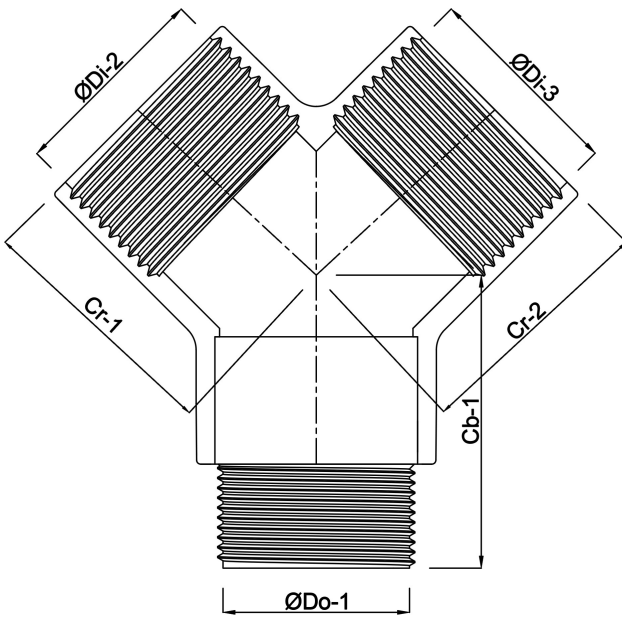

Profec Nr. 220 Y-piece brass
1/2" female thread x male
thread x female thread 30bar
(0710516)

TECHNICAL SPECIFICATIONS

Material	brass
Connection	female thread x male thread x female thread
Max. temperature	120 °C
Fitting nr.	Nr. 220
Pressure	30 bar
Max. temp.	120 °C
Size	1/2"

DIMENSIONS

Cb-1	27.2 mm
Cr-1	26.2 mm
Cr-2	26.2 mm
ØDi-2	1/2 "
ØDi-3	1/2 "

Last modified date: 24/05/2026

Bosta UK Ltd.
Reflection House
Olding Road
Bury St. Edmunds
Suffolk
IP33 3TA
T +44 (0) 1284 716580
E enquiries@bosta.co.uk
<http://www.bosta.com>