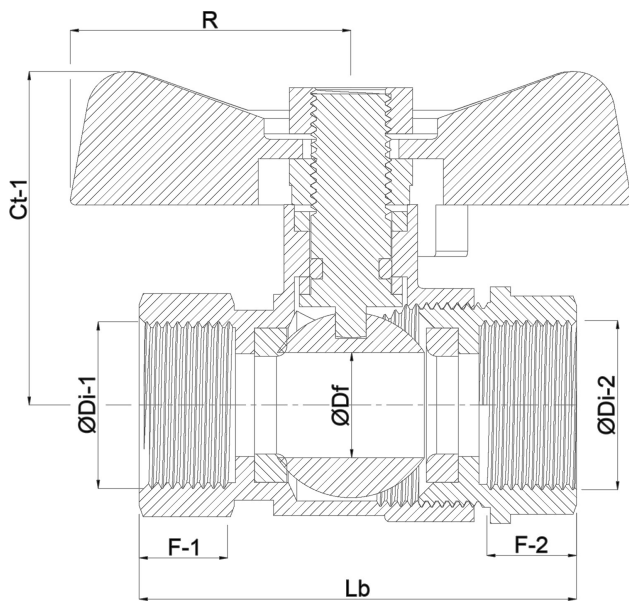

Profec 2-piece ball valve stainless steel 316 1/4" female thread 50bar (0090980)

TECHNICAL SPECIFICATIONS

Material stainless steel 316

Operation butterfly handle

Colour lever blue

Handle material stainless steel

Material seal PTFE

Connection female thread

Pressure 50 bar

Size 1/4"

DIMENSIONS

Ct-1 37 mm

F-1 12.5 mm

F-2 12.5 mm

Lb 49 mm

R 30 mm

ØDf 12.5 mm

ØDi-1 1/4 "

ØDi-2

1/4 "

Last modified date: 22/05/2026

Bosta UK Ltd.
Reflection House
Olding Road
Bury St. Edmunds
Suffolk
IP33 3TA
T +44 (0) 1284 716580
E enquiries@bosta.co.uk
<http://www.bosta.com>