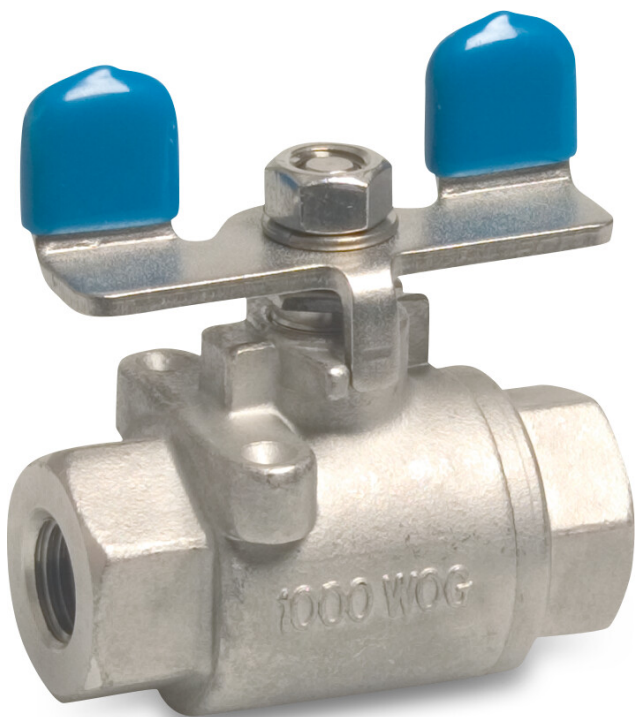

Profec 2-piece ball valve stainless steel 316 1/4" female thread 50bar (0090980)

TECHNICAL SPECIFICATIONS

Material stainless steel 316

Operation butterfly handle

Colour lever blue

Handle material stainless steel

Material seal PTFE

Connection female thread

Pressure 50 bar

Size 1/4"

DIMENSIONS

Ct-1 37 mm

F-1 12.5 mm

F-2 12.5 mm