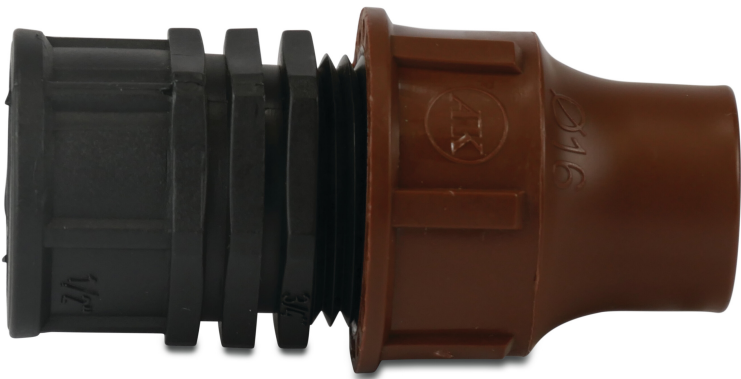

**Adaptor PP 16 mm x 1/2" lock x
female thread 6bar brown type
BF-62-50 lock (7021550)**

TECHNICAL SPECIFICATIONS

Colour	brown
Material	PP
Connection	lock x female thread
Pressure	6 bar
Type	BF-62-50 lock
Size	16 mm x 1/2"
Length	70 mm