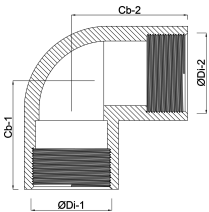

**Profec Elbow 90° PVC-U 1 1/2"
female thread 10bar grey with
stainless steel ring type
reinforced (0100304)**

TECHNICAL SPECIFICATIONS

Colour	grey
Type	reinforced
Material	PVC-U
Feature	with stainless steel ring
Connection	female thread
Pressure	10 bar
Size	1 1/2"

DIMENSIONS

Cb-1	50 mm
Cb-2	50 mm
ØDi-1	1 1/2 "
ØDi-2	1 1/2 "
β	90 °

Last modified date: 13/03/2026

Bosta UK Ltd.
Reflection House
Olding Road
Bury St. Edmunds
Suffolk
IP33 3TA
T +44 (0) 1284 716580
E enquiries@bosta.co.uk
<http://www.bosta.com>