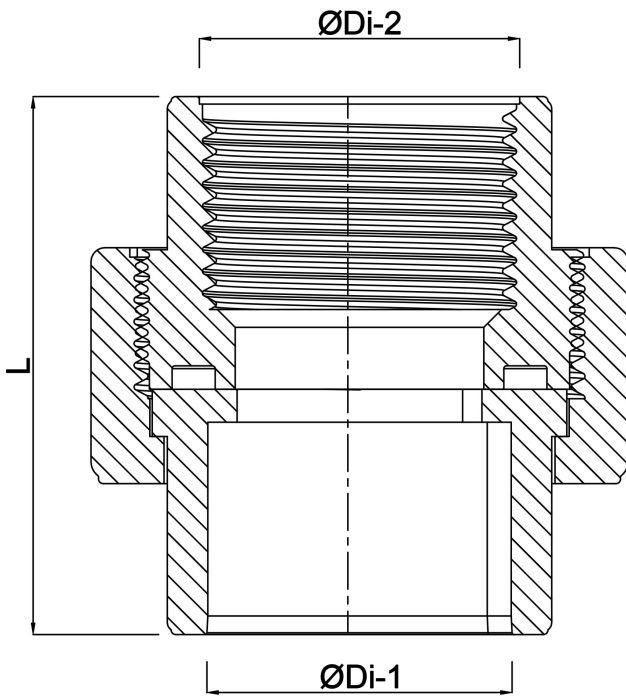

**Profec Union adaptor  
PVC/stainless steel 316 63 mm  
x 2" glue socket x female  
thread 10bar grey (0102105)**

# TECHNICAL SPECIFICATIONS

Colour	grey
Material	PVC/stainless steel 316
Material seal	EPDM
Connection	glue socket x female thread
Pressure	10 bar
Size	63 mm x 2"

## DIMENSIONS

L	84.7 mm
ØDi-1	63 mm
ØDi-2	2 "

**Last modified date: 22/05/2026**

Bosta UK Ltd.  
Reflection House  
Olding Road  
Bury St. Edmunds  
Suffolk  
IP33 3TA  
T +44 (0) 1284 716580  
E [enquiries@bosta.co.uk](mailto:enquiries@bosta.co.uk)  
<http://www.bosta.com>