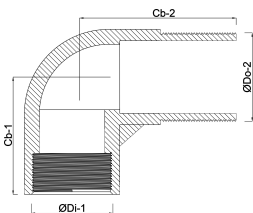

**Profec Nr. 92 Elbow 90° cast
iron black 2" female thread x
male thread 25bar DVGW
(1109209)**

TECHNICAL SPECIFICATIONS

Material	cast iron black
Approval	DVGW
Connection	female thread x male thread
Fitting nr.	Nr. 92
Temperature range	-20°C - 120°C
Pressure	25 bar
Size	2"

DIMENSIONS

Cb-1	58 mm
Cb-2	74 mm
ØDi-1	2 "
ØDo-2	2 "
β	90 °

Last modified date: 14/03/2026

Bosta UK Ltd.
Reflection House
Olding Road
Bury St. Edmunds
Suffolk
IP33 3TA
T +44 (0) 1284 716580
E enquiries@bosta.co.uk
<http://www.bosta.com>