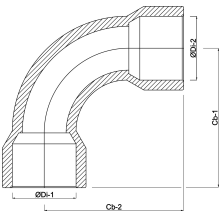

**Profec Long bend 90° PVC-U 32
mm glue socket 16bar grey
type made from tubing
(0110201)**

TECHNICAL SPECIFICATIONS

Colour	grey
Type	made from tubing
Material	PVC-U
Connection	glue socket
Pressure	16 bar
Size	32 mm

DIMENSIONS

Cb-1	87 mm
Cb-2	87 mm
Mold	hand formed
ØDi-1	32 mm
ØDi-2	32 mm
β	90 °

Last modified date: 13/03/2026

Bosta UK Ltd.
Reflection House
Olding Road
Bury St. Edmunds
Suffolk
IP33 3TA
T +44 (0) 1284 716580
E enquiries@bosta.co.uk
<http://www.bosta.com>