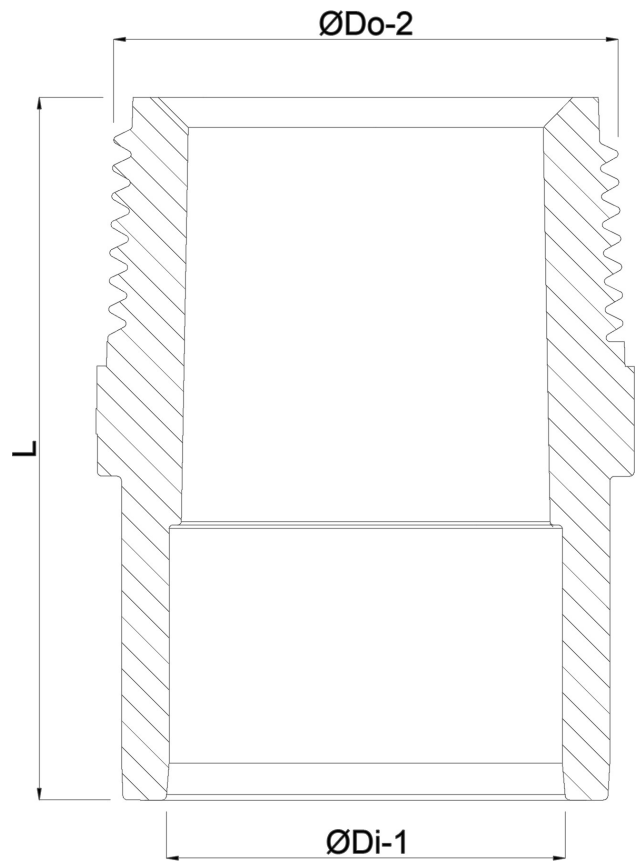

**VDL Threaded end PVC-U 50
mm x 1 1/2" glue socket x male
thread 10bar grey (7018154)**

V-L Van de Lande

TECHNICAL SPECIFICATIONS

Colour	grey
Material	PVC-U
Connection	glue socket x male thread
Pressure	10 bar
Size	50 mm x 1 1/2"
Length	65 mm

DIMENSIONS

F-2	23 mm
L	65 mm
P-1	31 mm
T	12 mm
ØDi-1	50 mm
ØDo-2	2"

Last modified date: 25/05/2026

Bosta UK Ltd.
Reflection House
Olding Road
Bury St. Edmunds
Suffolk
IP33 3TA
T +44 (0) 1284 716580
E enquiries@bosta.co.uk
<http://www.bosta.com>