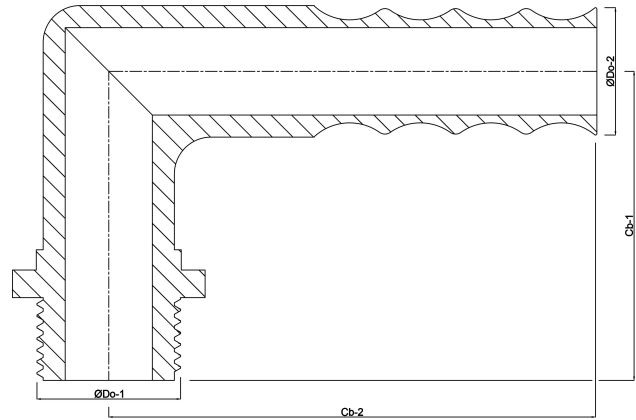

**Hose tail elbow 90° PP 1/2" x 16  
mm male thread x hose tail  
6bar grey (0330252)**

# TECHNICAL SPECIFICATIONS

Colour	grey
Material	PP
Connection	male thread x hose tail
Pressure	6 bar
Max. temp.	80 °C
Size	1/2" x 16 mm

# DIMENSIONS

Cb-1	47 mm
Cb-2	57 mm
ØDo-1	1/2 "
ØDo-2	16 mm
β	90 °

**Last modified date: 23/05/2026**

Bosta UK Ltd.  
Reflection House  
Olding Road  
Bury St. Edmunds  
Suffolk  
IP33 3TA  
T +44 (0) 1284 716580  
E [enquiries@bosta.co.uk](mailto:enquiries@bosta.co.uk)  
<http://www.bosta.com>