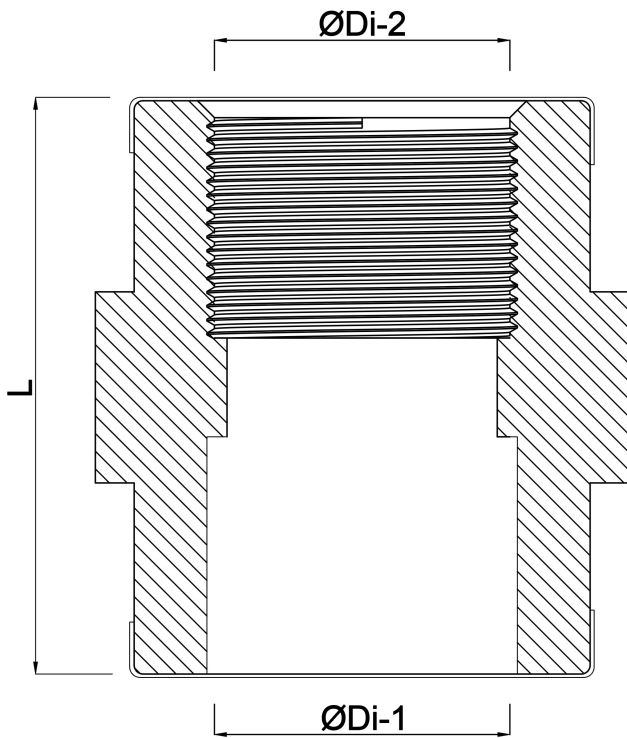

**Profec Adaptor socket PVC-U
25 mm x 3/4" glue socket x
female thread 16bar grey with
stainless steel ring type
reinforced (0110509)**

TECHNICAL SPECIFICATIONS

Colour	grey
Type	reinforced
Material	PVC-U
Feature	with stainless steel ring
Connection	glue socket x female thread
Size	25 mm x 3/4"
Pressure	16 bar

DIMENSIONS

L	40 mm
ØDi-1	25 mm
ØDi-2	3/4 "

Last modified date: 23/05/2026

Bosta UK Ltd.
Reflection House
Olding Road
Bury St. Edmunds
Suffolk
IP33 3TA
T +44 (0) 1284 716580
E enquiries@bosta.co.uk
<http://www.bosta.com>