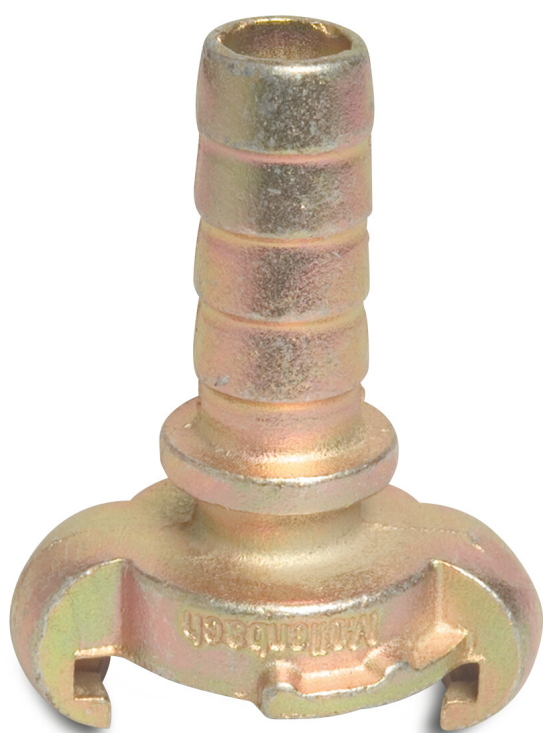

**Quick coupler with safety edge
steel galvanised 25 mm hose
tail CD 42 10bar (0451661)**

TECHNICAL SPECIFICATIONS

Material	steel
Surface treatment	galvanised
Coping distance	42 CD
Connection	hose tail
Application	air
Pressure	10 bar
Size	25 mm