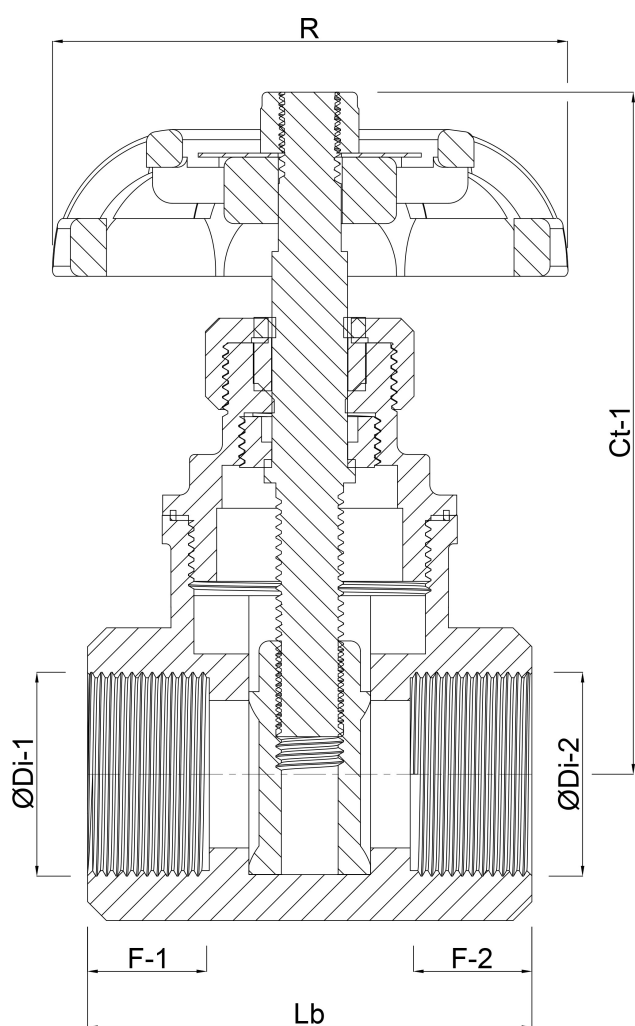

# Profec Gate valve bronze 1" female thread 16bar DN25 (7031895)

# TECHNICAL SPECIFICATIONS

Material bronze

Operation handwheel

Colour lever red

Handle material aluminium

Material valve bronze

Material spindle brass

Material housing bronze

Material seal EPDM

Connection female thread

Max. temperature 80 °C

Pressure 16 bar

Size 1"

Length 47 mm

DN 25

## DIMENSIONS

Ct-1 91 mm

F-1 11 mm

F-2 11 mm

Lb 47 mm

R 55 mm

ØDi-1 1 "

ØDi-2 1 "