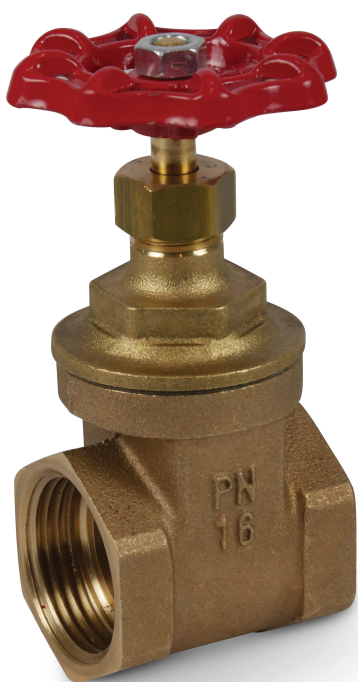

# Profec Gate valve bronze 1" female thread 16bar DN25 (7031895)

# TECHNICAL SPECIFICATIONS

Material bronze

Operation handwheel

Colour lever red

Handle material aluminium

Material valve bronze

Material spindle brass

Material housing bronze

Material seal EPDM

Connection female thread

Max. temperature 80 °C

Pressure 16 bar

Size 1"

Length 47 mm

DN 25

## DIMENSIONS

Ct-1 91 mm

F-1 11 mm

F-2 11 mm

Lb 47 mm

R 55 mm

ØDi-1 1 "

ØDi-2 1 "