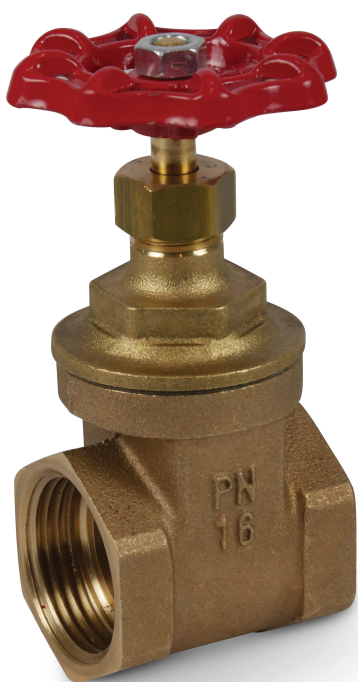

# Profec Gate valve bronze 1/2" female thread 16bar DN15 (7031893)

# TECHNICAL SPECIFICATIONS

Material bronze

Operation handwheel

Colour lever red

Handle material aluminium

Material valve bronze

Material spindle brass

Material housing bronze

Material seal EPDM

Connection female thread

Max. temperature 80 °C

Pressure 16 bar

Size 1/2"

Length 38 mm

DN 15

## DIMENSIONS

Ct-1 69 mm

F-1 9 mm

F-2 9 mm

Lb 38 mm

R 50 mm

ØDi-1 1/2 "

ØDi-2 1/2 "