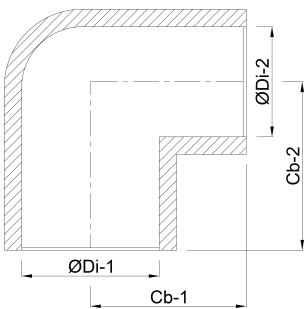

**Profec Elbow 90° PVC-U 20 mm
glue socket 16bar grey KIWA
(0110106)**

TECHNICAL SPECIFICATIONS

Colour	grey
Material	PVC-U
Approval	KIWA
Connection	glue socket
Pressure	16 bar
Size	20 mm

DIMENSIONS

Cb-1	27 mm
Cb-2	27 mm
ØDi-1	20 mm
ØDi-2	20 mm
β	90 °