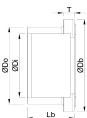

VDL Stub flange PVC-U 355 mm glue socket DN350 grey (7018249)

VL Van de Lande

TECHNICAL SPECIFICATIONS

Colour	grey
Material	PVC-U
Size	355 mm
Connection	glue socket
Packaging	1 pcs
DN	350
Outer ø	384 mm
Thickness	32 mm

DIMENSIONS

Db	384 mm
Lb	194 mm
T	32 mm
ØDi-1	355 mm
ØDo-1	430 mm

Last modified date: 14/03/2026

Bosta UK Ltd.
Reflection House
Olding Road
Bury St. Edmunds
Suffolk
IP33 3TA
T +44 (0) 1284 716580
E enquiries@bosta.co.uk
<http://www.bosta.com>