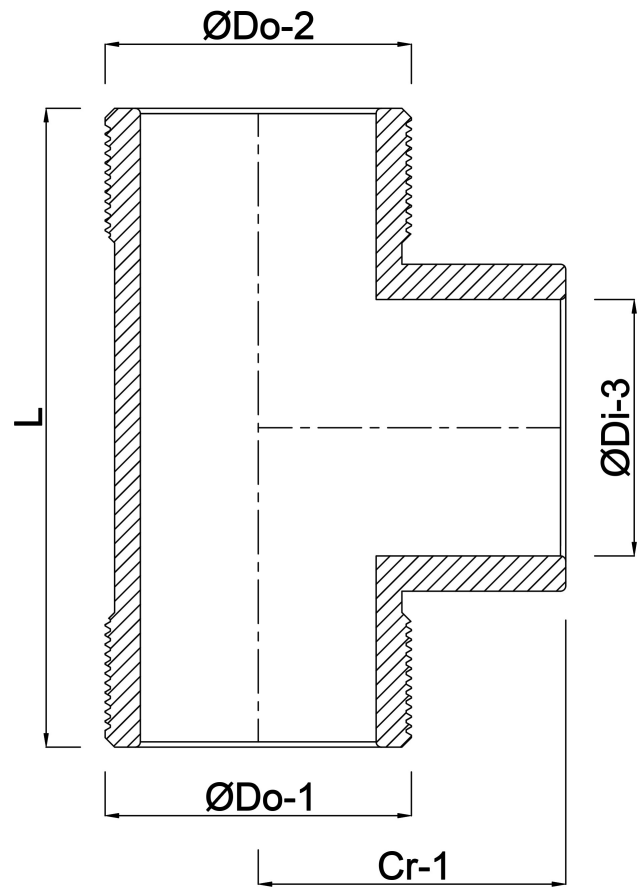

**VDL Adaptor T-piece 90° PVC-U
1 1/4" x 40 mm x 1 1/4" male
thread x glue socket x male
thread 10bar grey (7018107)**

VL Van de Lande

TECHNICAL SPECIFICATIONS

Colour	grey
Material	PVC-U
Connection	male thread x glue socket x male thread
Pressure	10 bar
Size	1 1/4" x 40 mm x 1 1/4"

DIMENSIONS

Cr-1	49 mm
F-1	21 mm
L	96 mm
ØDi-3	40 mm
β	90 °

Last modified date: 23/05/2026

Bosta UK Ltd.
Reflection House
Olding Road
Bury St. Edmunds
Suffolk
IP33 3TA
T +44 (0) 1284 716580
E enquiries@bosta.co.uk
<http://www.bosta.com>