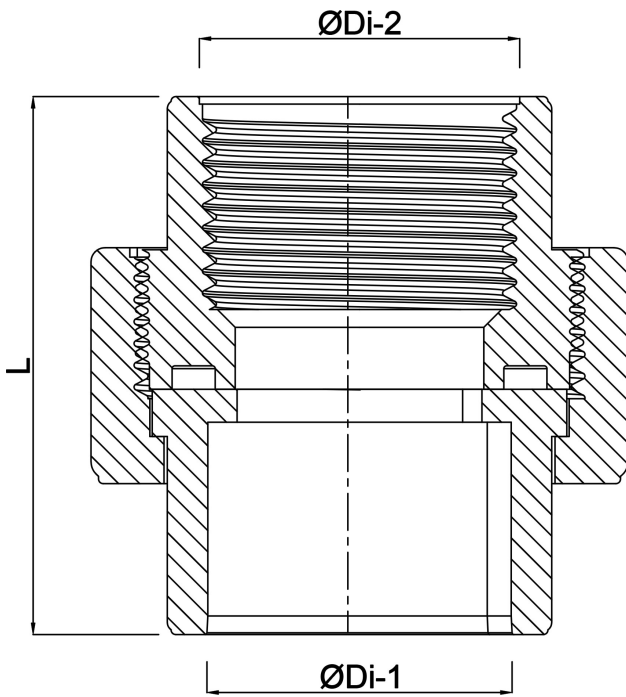

**Profec Union adaptor
PVC/stainless steel 316 20 mm
x 1/2" glue socket x female
thread 10bar grey (0102100)**

TECHNICAL SPECIFICATIONS

Colour	grey
Material	PVC/stainless steel 316
Material seal	EPDM
Connection	glue socket x female thread
Pressure	10 bar
Size	20 mm x 1/2"

DIMENSIONS

L	48.6 mm
ØDi-1	20 mm
ØDi-2	1/2 "

Last modified date: 22/05/2026

Bosta UK Ltd.
Reflection House
Olding Road
Bury St. Edmunds
Suffolk
IP33 3TA
T +44 (0) 1284 716580
E enquiries@bosta.co.uk
<http://www.bosta.com>