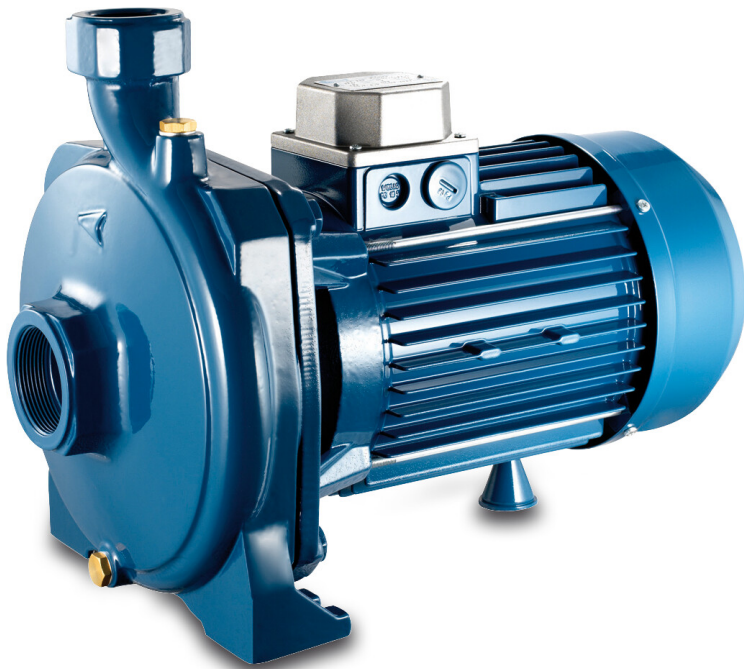

**Foras Centrifugal pump cast  
iron 2" x 1 1/4" female thread  
8bar 6,8A 400/690VAC blue  
type KM 400/1 T (0920264)**

**FOROS**  
WATER PUMPS

# TECHNICAL SPECIFICATIONS

Colour blue

Material cast iron

Material impeller 1 brass

Connection female thread

Seal type C

Length 425 mm

Voltage 400/690VAC

Type KM 400/1 T

Output Power	4 HP
--------------	------

Max. head	47 m
-----------	------

Size	2" x 1 1/4"
------	-------------

Power	3 kW
-------	------

Max flow rate	18 m <sup>3</sup> /h
---------------	----------------------

BEP Capacity	16.5
--------------	------

BEP Head	37.5
----------	------

Efficiency	55 %
------------	------