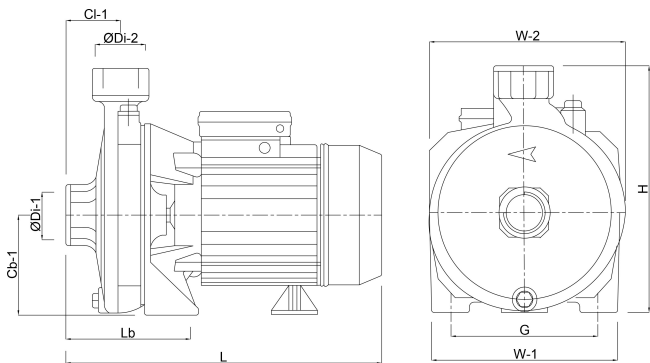

# TECHNICAL SPECIFICATIONS

Colour blue

Material cast iron

Material impeller 1 brass

Connection female thread

Seal type C

Length 425 mm

Voltage 400/690VAC

## DIMENSIONS

Cb-1	133 mm
------	--------

Cr-1	54 mm
------	-------

G-1	190 mm
-----	--------

H	323 mm
---	--------

H	323 mm
---	--------

L	425 mm
---	--------

Lb	108 mm
----	--------

W-1	240 mm
-----	--------

W-2	250 mm
-----	--------

ØDi-1

2 "

ØDi-2

1 1/4 "