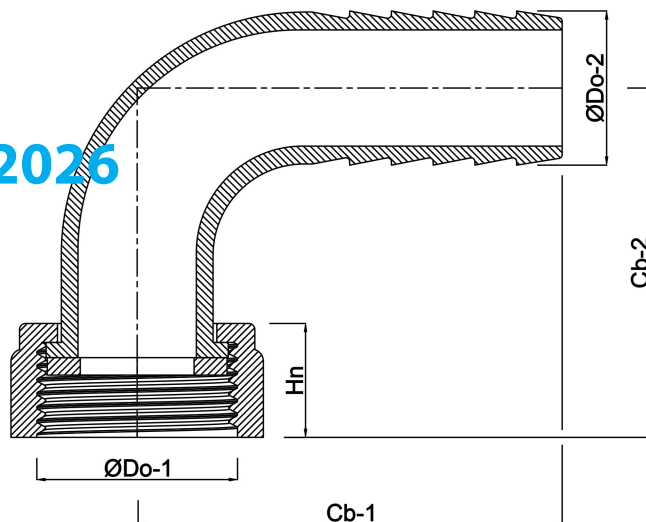

**Hose tail elbow 90° PA (nylon)
1 1/2" x 40 mm female
threaded nut x hose tail 16bar
white (0440535)**

TECHNICAL SPECIFICATIONS

Colour	white
Material	PA (nylon)
Material seal	EPDM
Connection	female threaded nut x hose tail
Max. temperature	80 °C
Pressure	16 bar
Max. temp.	80 °C
Size	1 1/2" x 40 mm

DIMENSIONS

Cb-1	112 mm
Cb-2	96 mm
Hn	11.5 mm
ØDi-1	1 1/2 "
ØDo-2	40 mm
β	90 °

Last modified date: 13/03/2026

Bosta UK Ltd.
Reflection House
Olding Road
Bury St. Edmunds
Suffolk
IP33 3TA
T +44 (0) 1284 716580
E enquiries@bosta.co.uk
<http://www.bosta.com>