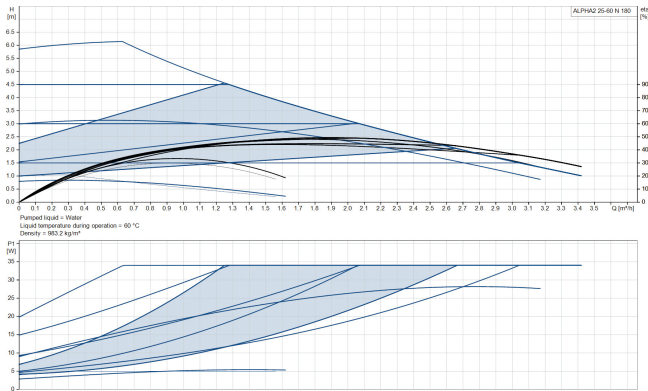

Ampere

0.32 A

Last modified date: 10/05/2026

Bosta UK Ltd.
Reflection House
Olding Road
Bury St. Edmunds
Suffolk
IP33 3TA
T +44 (0) 1284 716580
E enquiries@bosta.co.uk
<http://www.bosta.com>