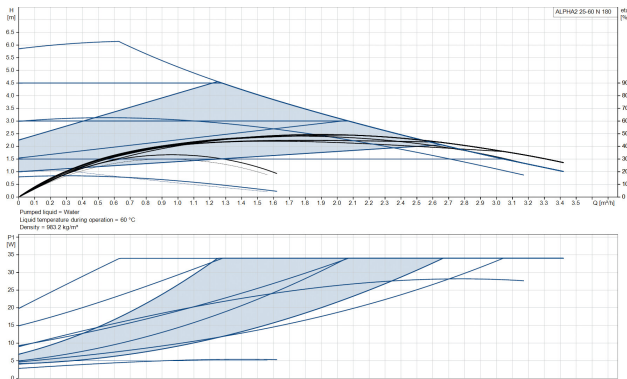

Ampere

0.32 A

Last modified date: 27/05/2026

Bosta UK Ltd.
Reflection House
Olding Road
Bury St. Edmunds
Suffolk
IP33 3TA
T +44 (0) 1284 716580
E enquiries@bosta.co.uk
<http://www.bosta.com>