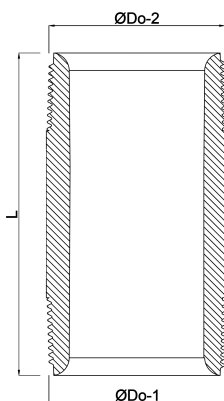

**Profec Nr. 23 Pipe nipple
stainless steel 316 3" male
thread 16bar 120 mm (0080410)**

TECHNICAL SPECIFICATIONS

Material stainless steel 316

Connection male thread

DIN Standard DIN 2999

Fitting nr. Nr. 23

Pressure 16 bar

Size 3"

Length 120 mm

DIMENSIONS

L 120 mm

\varnothing Do-1 3 "

\varnothing Do-2 3 "

Last modified date: 01/10/2025