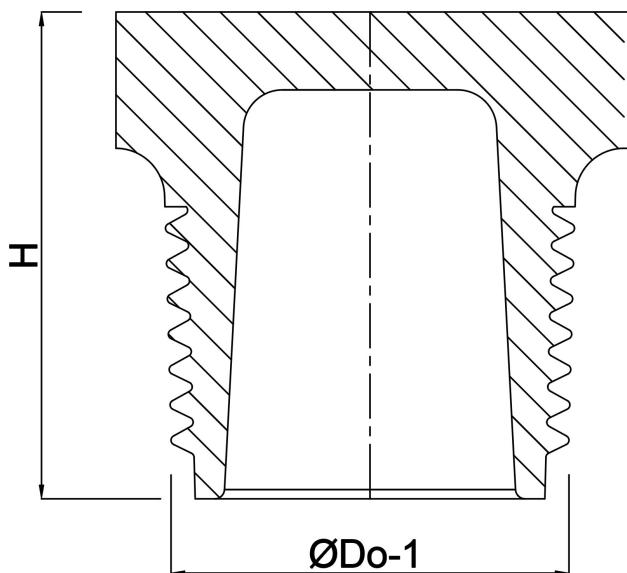

# Plug PP 1" male thread 10bar beige (0330431)

# TECHNICAL SPECIFICATIONS

Colour beige

Material PP

Connection male thread

Pressure 10 bar

Size 1"

## DIMENSIONS

H 32 mm

$\text{\O}D_{o-1}$  1"

**Last modified date: 23/05/2026**

Bosta UK Ltd.  
Reflection House  
Olding Road  
Bury St. Edmunds  
Suffolk  
IP33 3TA  
T +44 (0) 1284 716580  
E [enquiries@bosta.co.uk](mailto:enquiries@bosta.co.uk)  
<http://www.bosta.com>