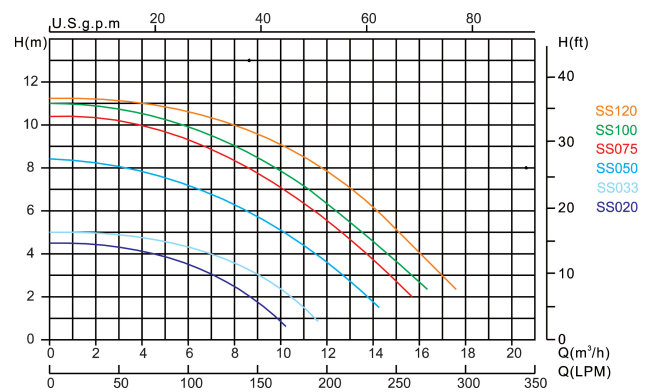

# TECHNICAL SPECIFICATIONS

Colour	black
Shaft	stainless steel 316
Material seal	stainless steel 316
Connection	metric/imperial glue socket
Type	UK plug
Voltage	230VAC
Max. temperature	40 °C
Width	211 mm
Height	340 mm
Frequency	50 Hz
IP value	IPX5
Type	SS 075
Capacity	14,4 m <sup>3</sup> /h
Output Power	0,75 HP
Max. head	8 m
Size	50 mm / 1 1/2"
Length	552 mm

Weight 9.01 kg

Power 0.75 kW

Ampere 3,5 A

Noise level 60 dB

BEP Capacity 12

BEP Head 4.5

## DIMENSIONS

A 552 mm

B 211 mm

C 340 mm