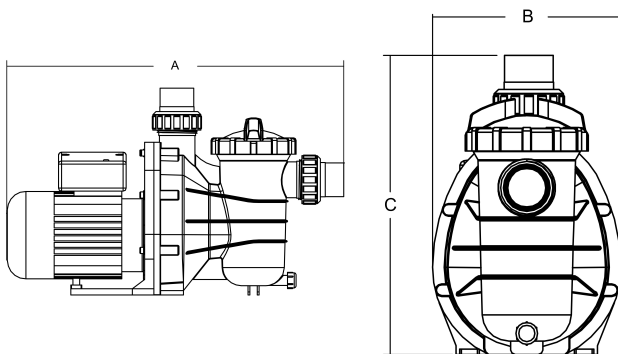

**Flotide Pool pump 50 mm / 1  
1/2" metric/imperial glue  
socket 3,5A 230VAC black type  
SS 075 UK plug with RCD plug  
(7030247)**

**FLOTIDE**

# TECHNICAL SPECIFICATIONS

Colour	black
Shaft	stainless steel 316
Material seal	stainless steel 316
Connection	metric/imperial glue socket
Type	UK plug
Voltage	230VAC
Max. temperature	40 °C
Width	211 mm
Height	340 mm
Frequency	50 Hz
IP value	IPX5
Type	SS 075
Capacity	14,4 m <sup>3</sup> /h
Output Power	0,75 HP
Max. head	8 m
Size	50 mm / 1 1/2"
Length	552 mm

Weight 9.01 kg

Power 0.75 kW

Ampere 3,5 A

Noise level 60 dB

BEP Capacity 12

BEP Head 4.5

## DIMENSIONS

A 552 mm

B 211 mm

C 340 mm