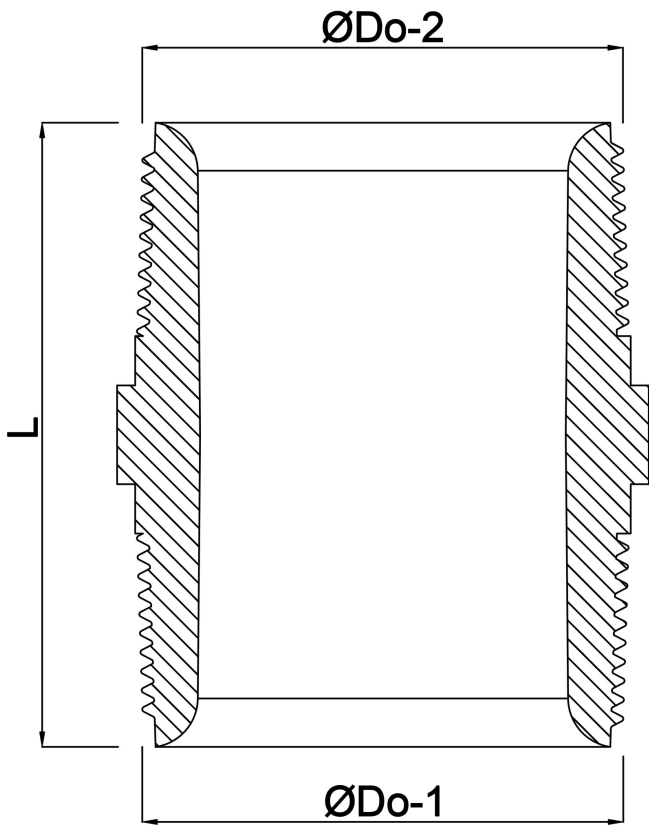

Last modified date: 05/10/2025

Bosta UK Ltd.
Reflection House
Olding Road
Bury St. Edmunds
Suffolk
IP33 3TA
T +44 (0) 1284 716580
E enquiries@bosta.co.uk
<http://www.bosta.com>