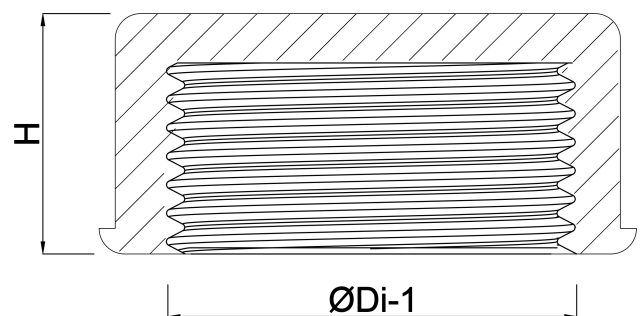

VDL Cap PVC-U 1 1/2" female thread 10bar grey type round (7018192)

VL Van de Lande

TECHNICAL SPECIFICATIONS

Colour	grey
Type	round
Material	PVC-U
Material seal	EPDM
Connection	female thread
Size	1 1/2"
Pressure	10 bar

DIMENSIONS

F-1	23 mm
H	23 mm
ØDi-1	1 1/2 "

Last modified date: 25/05/2026

Bosta UK Ltd.
Reflection House
Olding Road
Bury St. Edmunds
Suffolk
IP33 3TA
T +44 (0) 1284 716580
E enquiries@bosta.co.uk
<http://www.bosta.com>