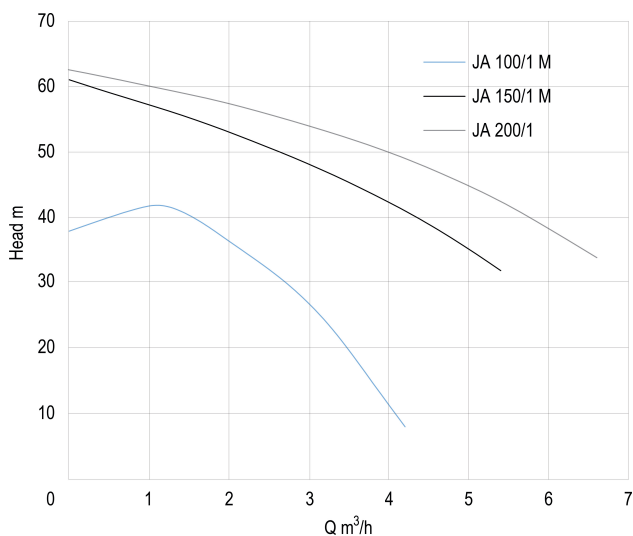

**Foras Pressure set cast iron 1" x  
1 1/2" female thread 8bar  
10,3A 230VAC blue type JA  
200/1 horizontal (7034796)**

**FOROS**  
WATER PUMPS

# TECHNICAL SPECIFICATIONS

Material cast iron

Pump body cast iron

Material impeller 1 noryl

Connection female thread

Max. temperature 50 °C

Minimum medium temperature 0 °C  
(continuous)

Maximum ambient temperature 40 °C

Pressure 8 bar

Colour blue

Type JA 200/1 horizontal

Max. head 62,5 m

Tank 100ltr ltr

Size 1" x 1 1/2"

Voltage 230VAC

Power 1.5 kW

Impellers 1

Ampere

10,3 A

Max flow rate

6.6 m<sup>3</sup>/h