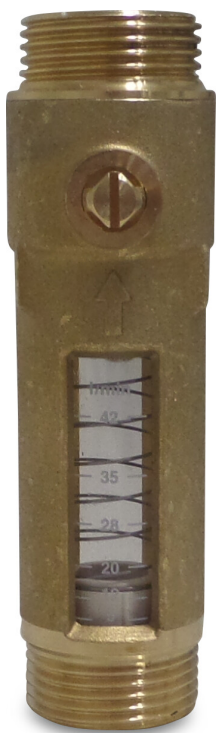

Flow meter brass 1" male thread 10bar 8-38l/min DN15 brass (0800095)

TECHNICAL SPECIFICATIONS

Colour brass

Material brass

Connection male thread

Pressure 10 bar

Max. temp. 120 °C

Capacity 8-38 l/min

Flow range 480 - 2280 ltr/h

Size 1"

DN 15

Last modified date: 24/05/2026

Bosta UK Ltd.
Reflection House
Olding Road
Bury St. Edmunds
Suffolk
IP33 3TA
T +44 (0) 1284 716580
E enquiries@bosta.co.uk
<http://www.bosta.com>