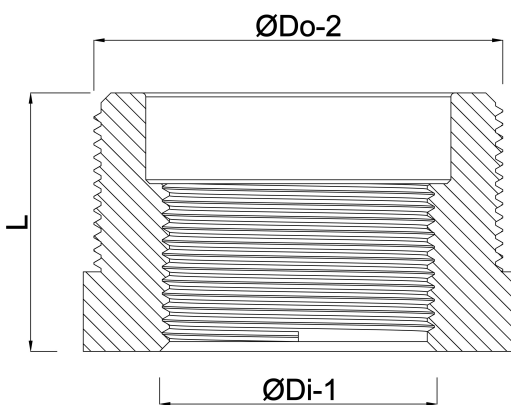

**Profec Nr. 241 Reducer bush
brass 2 1/2" x 1 1/4" male
thread x female thread 20bar
(0708862)**

TECHNICAL SPECIFICATIONS

Material	brass
Connection	male thread x female thread
Fitting nr.	Nr. 241
Size	2 1/2" x 1 1/4"
Max. temperature	80 °C
Pressure	20 bar
Max. temp.	80 °C

DIMENSIONS

L	37 mm
ØDi-1	1 1/4 "
ØDo-2	2 1/2 "

Last modified date: 05/10/2025

Bosta UK Ltd.
Reflection House
Olding Road
Bury St. Edmunds
Suffolk
IP33 3TA
T +44 (0) 1284 716580
E enquiries@bosta.co.uk
<http://www.bosta.com>