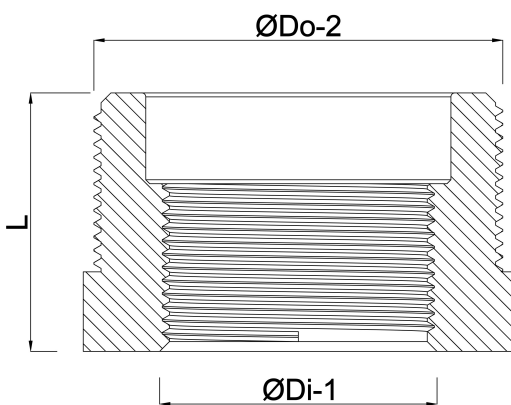

**Profec Nr. 241 Reducer bush  
brass 2 1/2" x 1 1/4" male  
thread x female thread 20bar  
(0708862)**

# TECHNICAL SPECIFICATIONS

Material	brass
Connection	male thread x female thread
Fitting nr.	Nr. 241
Size	2 1/2" x 1 1/4"
Max. temperature	80 °C
Pressure	20 bar
Max. temp.	80 °C

## DIMENSIONS

L	37 mm
ØDi-1	1 1/4 "
ØDo-2	2 1/2 "

**Last modified date: 13/03/2026**

Bosta UK Ltd.  
Reflection House  
Olding Road  
Bury St. Edmunds  
Suffolk  
IP33 3TA  
T +44 (0) 1284 716580  
E [enquiries@bosta.co.uk](mailto:enquiries@bosta.co.uk)  
<http://www.bosta.com>