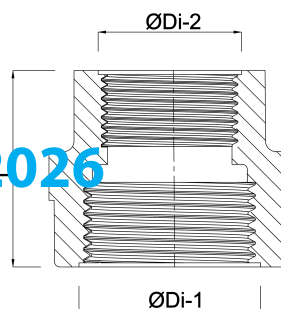

**Reducer socket PP 3/4" x 1/2"
female thread 10bar grey
(0330138)**

TECHNICAL SPECIFICATIONS

Colour	grey
Material	PP
Connection	female thread
Pressure	10 bar
Max. temp.	80 °C
Size	3/4" x 1/2"

DIMENSIONS

F-1	19.5 mm
F-2	16.5 mm
L	38 mm
ØDi-1	3/4 "
ØDi-2	1/2 "

Last modified date: 13/03/2026

Bosta UK Ltd.
Reflection House
Olding Road
Bury St. Edmunds
Suffolk
IP33 3TA
T +44 (0) 1284 716580
E enquiries@bosta.co.uk
<http://www.bosta.com>