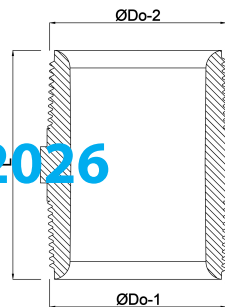

Profec Nipple hexagonal PVC-U
1/2" male thread 10bar grey
(0110536)

TECHNICAL SPECIFICATIONS

Colour	grey
Material	PVC-U
Connection	male thread
Pressure	10 bar
Size	1/2"

DIMENSIONS

F-1	15 mm
F-2	15 mm
K-1	22 mm
L	45 mm
ØDo-1	1/2 "
ØDo-2	1/2 "