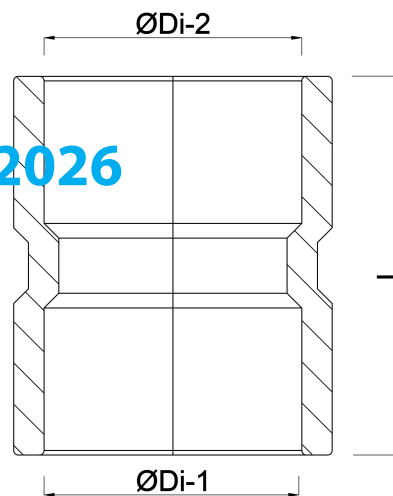

**VDL Transition socket PVC-U
63 mm x 2" glue socket x
imperial glue socket 10bar
grey (7018300)**

V-L Van de Lande

TECHNICAL SPECIFICATIONS

Colour	grey
Material	PVC-U
Connection	glue socket x imperial glue socket
Pressure	10 bar
Size	63 mm x 2"

DIMENSIONS

L	79 mm
T	5 mm
ØDi-1	63 mm
ØDi-2	2"

Last modified date: 14/03/2026

Bosta UK Ltd.
Reflection House
Olding Road
Bury St. Edmunds
Suffolk

IP33 3TA
T +44 (0) 1284 716580
E enquiries@bosta.co.uk
<http://www.bosta.com>