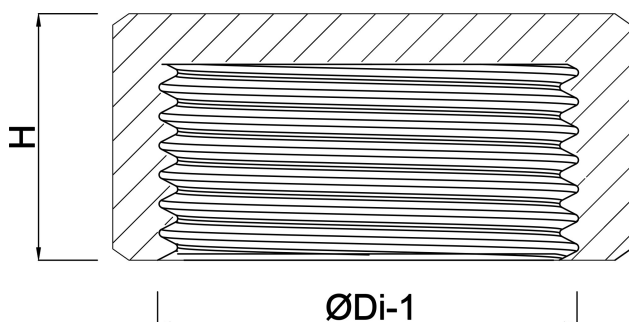

**Profec Nr. 300 Cap stainless  
steel 316 3" female thread  
16bar type octagon (0080710)**

# TECHNICAL SPECIFICATIONS

Material stainless steel 316

Connection female thread

Fitting nr. Nr. 300

Pressure 16 bar

Max. temp. 100 °C

Type octagon

Size 3"

## DIMENSIONS

H 34.5 mm

K-1 92.5 mm

ØDi-1 3 "

**Last modified date: 22/05/2026**

Bosta UK Ltd.  
Reflection House  
Olding Road  
Bury St. Edmunds  
Suffolk  
IP33 3TA  
T +44 (0) 1284 716580  
E [enquiries@bosta.co.uk](mailto:enquiries@bosta.co.uk)  
<http://www.bosta.com>