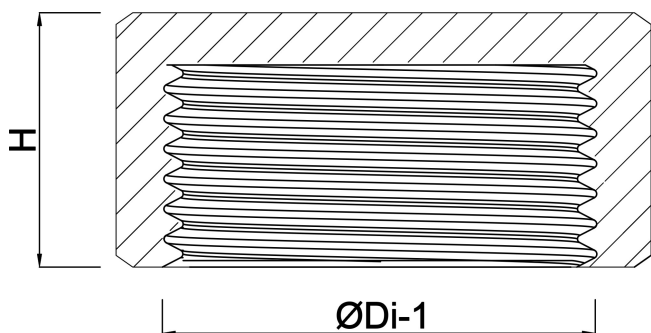

**Profec Nr. 300 Cap stainless
steel 316 3" female thread
16bar type octagon (0080710)**

TECHNICAL SPECIFICATIONS

Material stainless steel 316

Connection female thread

Fitting nr. Nr. 300

Pressure 16 bar

Max. temp. 100 °C

Type octagon

Size 3"

DIMENSIONS

H 34.5 mm

K-1 92.5 mm

ØDi-1 3 "

Last modified date: 13/03/2026

Bosta UK Ltd.
Reflection House
Olding Road
Bury St. Edmunds
Suffolk
IP33 3TA
T +44 (0) 1284 716580
E enquiries@bosta.co.uk
<http://www.bosta.com>