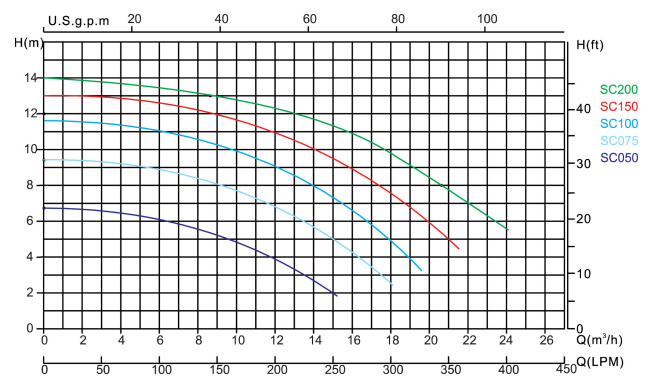

**Flotide Pool pump 50 mm / 1
1/2" metric/imperial glue
socket 2,5A 230VAC black type
SC 050 UK plug 0.5HP UK plug
(7030254)**

FLOTIDE

bosta
bringing water to life

TECHNICAL SPECIFICATIONS

Colour	black
Shaft	stainless steel 316
Material seal	stainless steel 316
Connection	metric/imperial glue socket
Type	UK plug
Length	600 mm
Voltage	230VAC
Max. temperature	40 °C
Width	240 mm
Height	370 mm
Frequency	50 Hz
IP value	IPX5
Max working pressure	3,5 bar
Type	SC 050
Capacity	12 m ³ /h
Output Power	0,5 HP
Max. head	6 m

Size 50 mm / 1 1/2"

Weight 10.4 kg

Power 0.38 kW

Ampere 2,5 A

Noise level 60 dB

BEP Capacity 11

BEP Head 4.5

DIMENSIONS

A 600 mm

B 240 mm

C 370 mm

PRODUCT INFORMATION

This pump is designed for medium sized domestic swimming pools. Low energy consumption, quiet running.

Features:

- Connection: metric / imperial glue socket
- Transparent lid for easy checking
- NSK bearing
- Insulation: Class B
- IP55 protection
- Built in thermal protection
- Supplied including metric & imperial unions
- UK 3-pin plug included