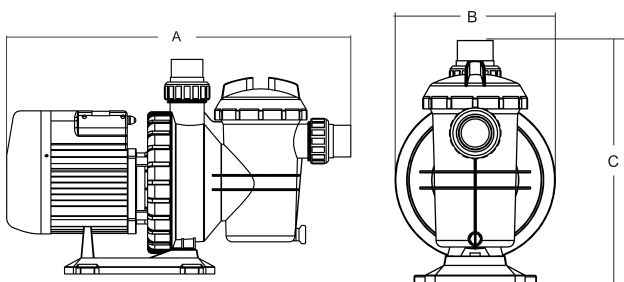

**Flotide Pool pump 50 mm / 1
1/2" metric/imperial glue
socket 2,5A 230VAC black type
SC 050 UK plug 0.5HP UK plug
(7030254)**

FLOTIDE

bosta
bringing water to life

TECHNICAL SPECIFICATIONS

Colour	black
Shaft	stainless steel 316
Material seal	stainless steel 316
Connection	metric/imperial glue socket
Type	UK plug
Length	600 mm
Voltage	230VAC
Max. temperature	40 °C
Width	240 mm
Height	370 mm
Frequency	50 Hz
IP value	IPX5
Max working pressure	3,5 bar
Type	SC 050
Capacity	12 m ³ /h
Output Power	0,5 HP
Max. head	6 m

Size 50 mm / 1 1/2"

Weight 10.4 kg

Power 0.38 kW

Ampere 2,5 A

Noise level 60 dB

BEP Capacity 11

BEP Head 4.5

DIMENSIONS

A 600 mm

B 240 mm

C 370 mm

PRODUCT INFORMATION

This pump is designed for medium sized domestic swimming pools. Low energy consumption, quiet running.

Features:

- Connection: metric / imperial glue socket
- Transparent lid for easy checking
- NSK bearing
- Insulation: Class B
- IP55 protection
- Built in thermal protection
- Supplied including metric & imperial unions
- UK 3-pin plug included