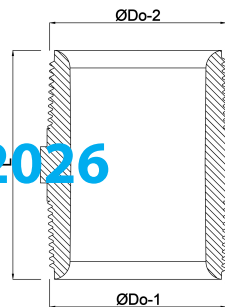

Profec Nipple hexagonal PVC-U 2" male thread 10bar grey (0110541)

TECHNICAL SPECIFICATIONS

| | |
|------------|-------------|
| Colour | grey |
| Material | PVC-U |
| Connection | male thread |
| Pressure | 10 bar |
| Size | 2" |

DIMENSIONS

| | |
|-------|-------|
| F-1 | 26 mm |
| F-2 | 26 mm |
| K-1 | 65 mm |
| L | 66 mm |
| ØDo-1 | 2 " |
| ØDo-2 | 2 " |

Last modified date: 14/03/2026

Bosta UK Ltd.
Reflection House
Olding Road
Bury St. Edmunds
Suffolk
IP33 3TA
T +44 (0) 1284 716580
E enquiries@bosta.co.uk
<http://www.bosta.com>