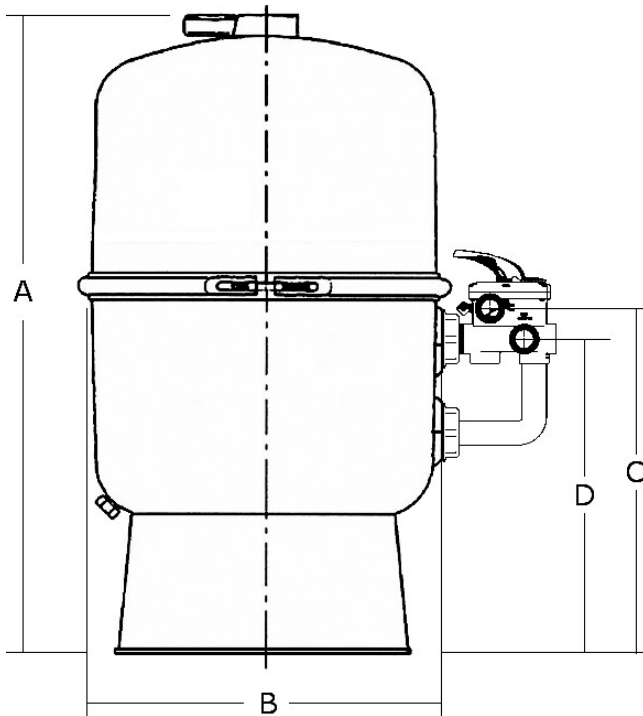

**Sand filter fibreglass-
reinforced PP 50 mm x 1 1/2"
glue socket x female thread
1,8bar grey type QS500 SM
(7043153)**

TECHNICAL SPECIFICATIONS

Colour	grey
Material	fibreglass-reinforced PP
Connection	glue socket x female thread
Pressure	1,8 bar
Max. temp.	40 °C
Type	QS500 SM
Capacity	12 m ³ /h
Size	50 mm x 1 1/2"
Diameter	547 mm
Weight	35 kg
Sand	90 kg
Filter area	0.24 m ²
Max. pool vol.	70 m ³

DIMENSIONS

A	825 mm
B	547 mm

C 402 mm

D 300 mm

PRODUCT INFORMATION

The 2pcs style QS sand filter is ideal for all common larger sized private pools. The upper half of the filter can be completely removed which makes it extremely convenient for changing sand. With 40 years manufacture experience, QS filter delivers absolute premium quality.