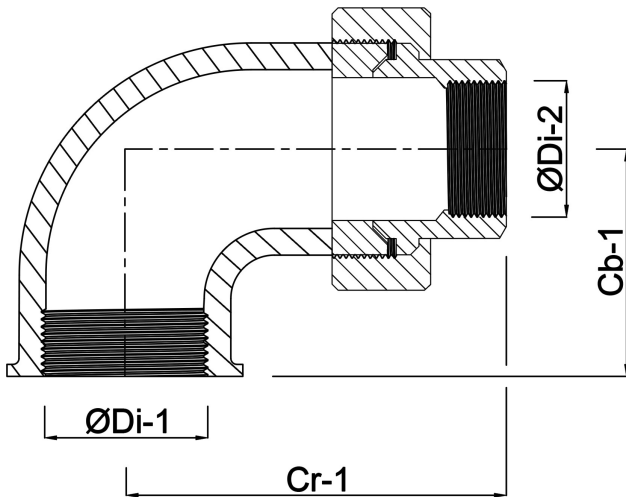

**Profec Nr. 96 Union elbow 90°
cast iron galvanised 1/2"
female thread 25bar DVGW
type conical (1009603)**

TECHNICAL SPECIFICATIONS

Type	conical
Material	cast iron
Surface treatment	galvanised
Approval	DVGW
Connection	female thread
Fitting nr.	Nr. 96
Temperature range	-20°C - 120°C
Pressure	25 bar
Size	1/2"

DIMENSIONS

Cb-1	58 mm
Cr-1	28 mm
F-1	12 mm
F-2	10 mm
K-1	26 mm
Kn	44 mm

ØDi-1 1/2 "

ØDi-2 1/2 "

β 90 °

Last modified date: 24/05/2026

Bosta UK Ltd.
Reflection House
Olding Road
Bury St. Edmunds
Suffolk
IP33 3TA
T +44 (0) 1284 716580
E enquiries@bosta.co.uk
<http://www.bosta.com>