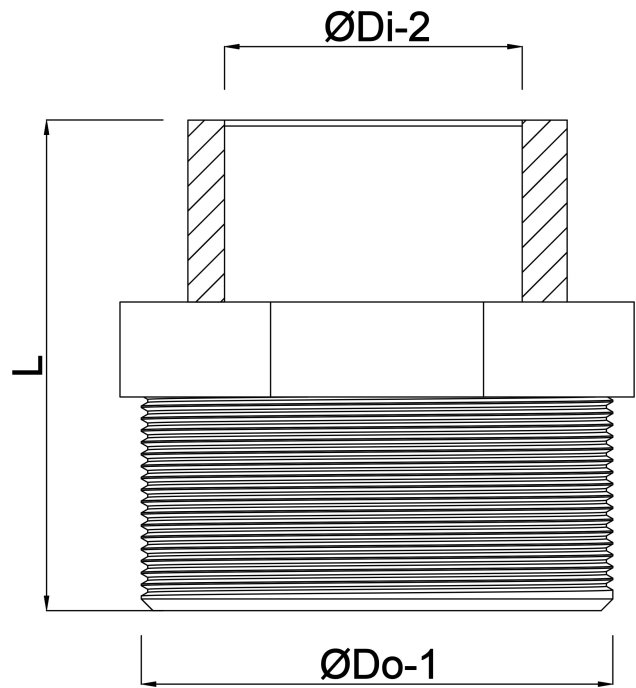

**Profec Reducer nipple PVC-U 3"  
x 2 1/2" male thread x female  
thread 10bar grey (0100216)**

# TECHNICAL SPECIFICATIONS

Colour	grey
Material	PVC-U
Connection	male thread x female thread
Pressure	10 bar
Size	3" x 2 1/2"

## DIMENSIONS

F-1	33.3 mm
F-2	30.2 mm
L	77 mm
ØDi-2	2 1/2 "
ØDo-1	3 "

**Last modified date: 22/05/2026**

Bosta UK Ltd.  
Reflection House  
Olding Road  
Bury St. Edmunds  
Suffolk  
IP33 3TA  
T +44 (0) 1284 716580  
E [enquiries@bosta.co.uk](mailto:enquiries@bosta.co.uk)  
<http://www.bosta.com>