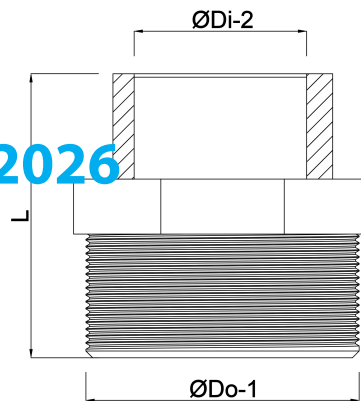

**Profec Reducer nipple PVC-U 3"
x 2 1/2" male thread x female
thread 10bar grey (0100216)**

TECHNICAL SPECIFICATIONS

Colour	grey
Material	PVC-U
Connection	male thread x female thread
Pressure	10 bar
Size	3" x 2 1/2"

DIMENSIONS

F-1	33.3 mm
F-2	30.2 mm
L	77 mm
ØDi-2	2 1/2 "
ØDo-1	3 "

Last modified date: 13/03/2026

Bosta UK Ltd.
Reflection House
Olding Road

Bury St. Edmunds
Suffolk
IP33 3TA
T +44 (0) 1284 716580
E enquiries@bosta.co.uk
<http://www.bosta.com>