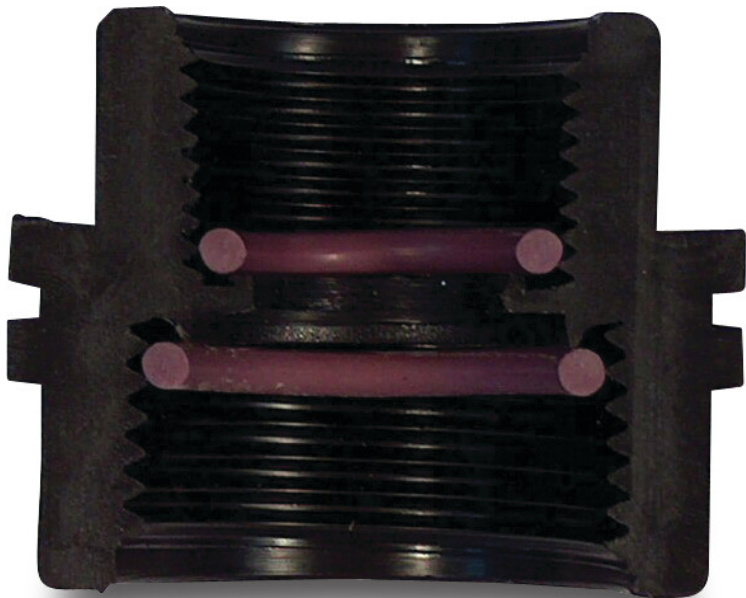

Tavlit Reducing coupler PP 1 1/4" x 1" female thread 10bar black type Self Seal (7033595)

TECHNICAL SPECIFICATIONS

Colour	black
Type	Self Seal
Material	PP
Material seal	EPDM
Connection	female thread
Pressure	10 bar
Size	1 1/4" x 1"
Length	44 mm
Outer ø	52 mm