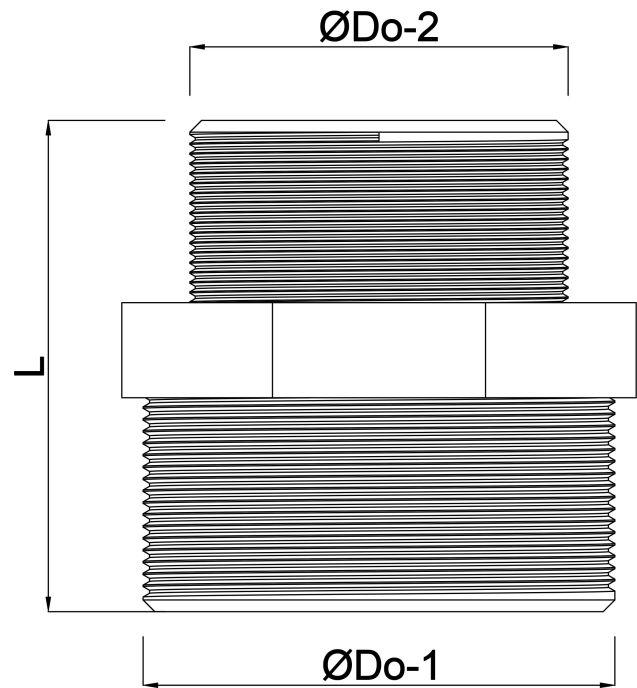

**Profec Reducing nipple
hexagonal PVC-U 1 1/2" x 3/4"
male thread 10bar grey
(0100178)**

TECHNICAL SPECIFICATIONS

Colour	grey
Material	PVC-U
Connection	male thread
Pressure	10 bar
Size	1 1/2" x 3/4"

DIMENSIONS

F-1	23 mm
F-2	16 mm
K-1	50 mm
L	60 mm
ØDo-1	1 1/2 "
ØDo-2	3/4 "

Last modified date: 26/05/2026

Bosta UK Ltd.
Reflection House
Olding Road
Bury St. Edmunds
Suffolk
IP33 3TA
T +44 (0) 1284 716580
E enquiries@bosta.co.uk
<http://www.bosta.com>