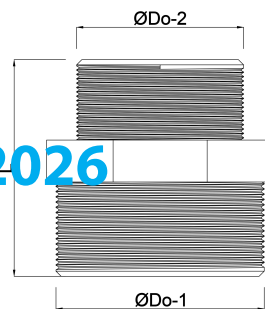

**Profec Reducing nipple
hexagonal PVC-U 1 1/2" x 3/4"
male thread 10bar grey
(0100178)**

TECHNICAL SPECIFICATIONS

Colour	grey
Material	PVC-U
Connection	male thread
Pressure	10 bar
Size	1 1/2" x 3/4"

DIMENSIONS

F-1	23 mm
F-2	16 mm
K-1	50 mm
L	60 mm
ØDo-1	1 1/2 "
ØDo-2	3/4 "

Last modified date: 14/03/2026

Bosta UK Ltd.
Reflection House
Olding Road
Bury St. Edmunds
Suffolk
IP33 3TA
T +44 (0) 1284 716580
E enquiries@bosta.co.uk
<http://www.bosta.com>