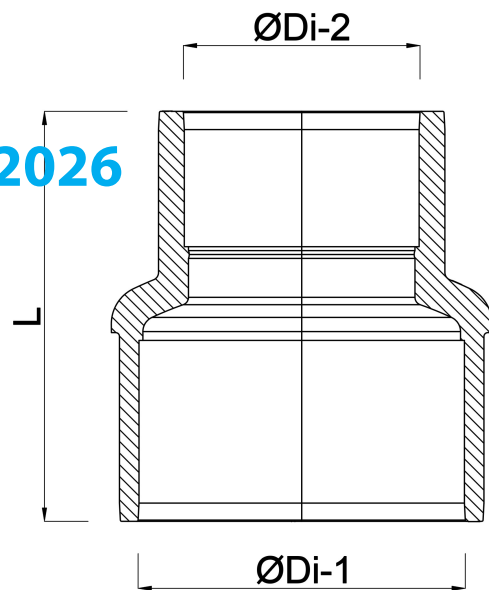

**Profec Reducer socket PVC-U
110 mm x 75 mm glue socket
16bar grey (0110675)**

TECHNICAL SPECIFICATIONS

Colour grey

Material PVC-U

Connection glue socket

Pressure 16 bar

Size 110 mm x 75 mm

DIMENSIONS

L 120 mm

ØDi-1 110 mm

ØDi-2 75 mm

Last modified date: 13/03/2026

Bosta UK Ltd.
Reflection House
Olding Road
Bury St. Edmunds
Suffolk
IP33 3TA
T +44 (0) 1284 716580
E enquiries@bosta.co.uk

<http://www.bosta.com>