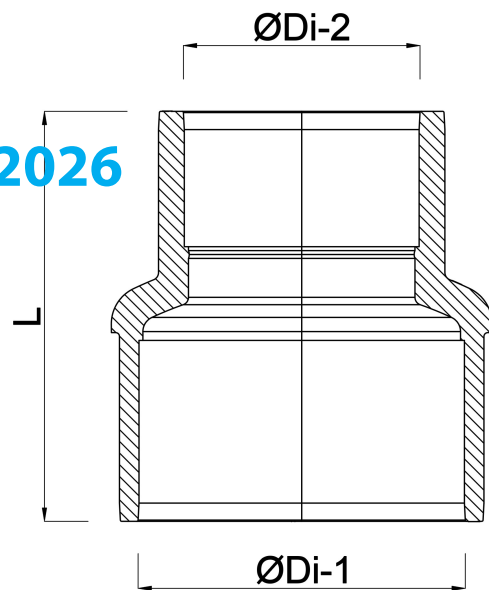

TECHNICAL SPECIFICATIONS

Colour	grey
Material	PVC-U
Connection	glue socket
Pressure	16 bar
Size	75 mm x 63 mm

DIMENSIONS

L	91 mm
ØDi-1	75 mm
ØDi-2	63 mm

Last modified date: 13/03/2026

Bosta UK Ltd.
Reflection House
Olding Road
Bury St. Edmunds
Suffolk
IP33 3TA
T +44 (0) 1284 716580
E enquiries@bosta.co.uk