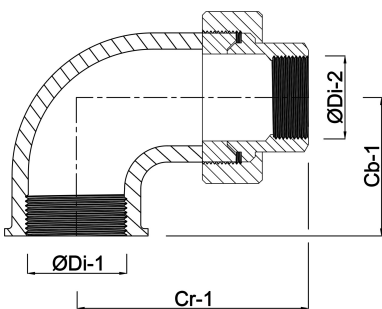

**Nr. 96 Union elbow 90° brass
1/2" female thread 40bar type
conical (0708816)**

TECHNICAL SPECIFICATIONS

Type	conical
Material	brass
Connection	female thread
Fitting nr.	Nr. 96
Pressure	40 bar
Size	1/2"

DIMENSIONS

Cb-1	28 mm
Cr-1	56 mm
ØDi-1	1/2 "
ØDi-2	1/2 "
β	90 °

PRODUCT INFORMATION

Conical seal.

Last modified date: 13/03/2026

Bosta UK Ltd.
Reflection House
Olding Road
Bury St. Edmunds
Suffolk
IP33 3TA
T +44 (0) 1284 716580
E enquiries@bosta.co.uk
<http://www.bosta.com>