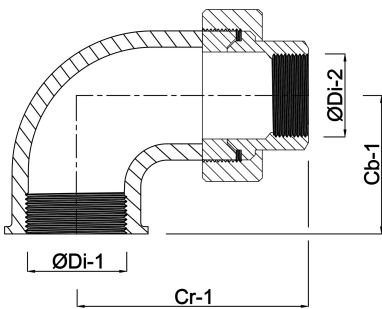

**Nr. 96 Union elbow 90° brass
1/2" female thread 40bar type
conical (0708816)**

TECHNICAL SPECIFICATIONS

Type	conical
Material	brass
Connection	female thread
Fitting nr.	Nr. 96
Pressure	40 bar
Size	1/2"

DIMENSIONS

ØDi-1	1/2 "
ØDi-2	1/2 "
Cb-1	28 mm
Cr-1	56 mm
β	90 °

PRODUCT INFORMATION

Conical seal.

Last modified date: 05/10/2025

Bosta UK Ltd.
Reflection House
Olding Road
Bury St. Edmunds
Suffolk
IP33 3TA
T +44 (0) 1284 716580
E enquiries@bosta.co.uk
<http://www.bosta.com>