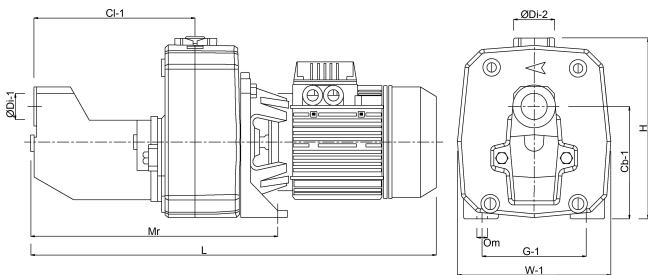

L 596 mm

LM 287 mm

Mr 309 mm

MW 177 mm

O 9 mm

W 220 mm

W-1 220 mm

ØDi-1 1 1/2 "

ØDi-2 1 "

Last modified date: 09/03/2026

Bosta UK Ltd.
Reflection House
Olding Road
Bury St. Edmunds
Suffolk
IP33 3TA
T +44 (0) 1284 716580
E enquiries@bosta.co.uk
<http://www.bosta.com>