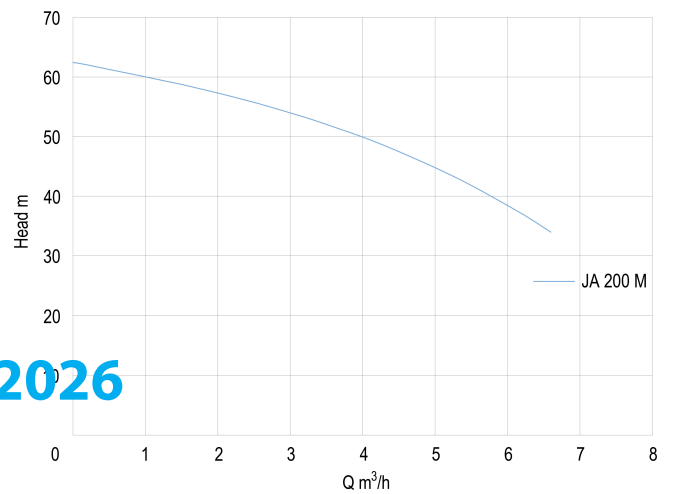

L 596 mm

LM 287 mm

Mr 309 mm

MW 177 mm

O 9 mm

W 220 mm

W-1 220 mm

ØDi-1 1 1/2 "

ØDi-2 1 "

Last modified date: 09/03/2026

Bosta UK Ltd.
Reflection House
Olding Road
Bury St. Edmunds
Suffolk
IP33 3TA
T +44 (0) 1284 716580
E enquiries@bosta.co.uk
<http://www.bosta.com>