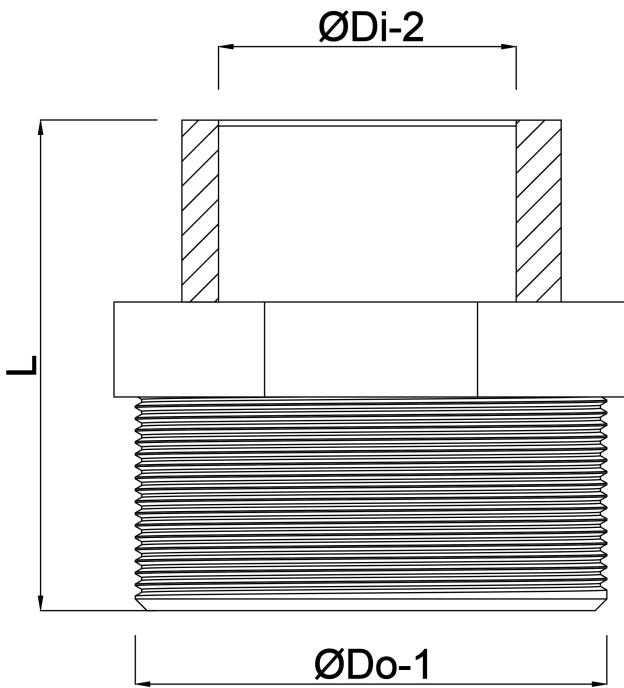

**Profec Reducing nipple PVC-U
1 1/2" x 1 1/4" male thread x
female thread 10bar grey with
stainless steel ring type
reinforced (0100329)**

TECHNICAL SPECIFICATIONS

Colour	grey
Type	reinforced
Material	PVC-U
Feature	with stainless steel ring
Connection	male thread x female thread
Pressure	10 bar
Size	1 1/2" x 1 1/4"

DIMENSIONS

K-1	55 mm
L	55 mm
ØDi-2	1 1/4 "
ØDo-1	1 1/2 "

Last modified date: 22/05/2026

Bosta UK Ltd.
Reflection House
Olding Road
Bury St. Edmunds
Suffolk
IP33 3TA
T +44 (0) 1284 716580
E enquiries@bosta.co.uk
<http://www.bosta.com>