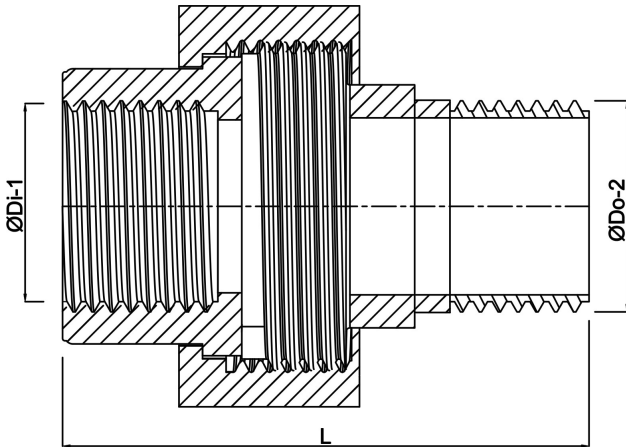

**Profec Nr. 955 Union coupler  
brass 3/4" female thread x  
male thread 20bar type  
cylindrical (0710467)**

# TECHNICAL SPECIFICATIONS

Type	cylindrical
Material	brass
Connection	female thread x male thread
Fitting nr.	Nr. 955
Pressure	20 bar
Size	3/4"
Length	53 mm

## DIMENSIONS

F-1	10 mm
F-2	12 mm
L	53 mm
ØDi-1	3/4 "
ØDo-2	3/4 "

**Last modified date: 24/05/2026**

Bosta UK Ltd.  
Reflection House  
Olding Road  
Bury St. Edmunds  
Suffolk  
IP33 3TA  
T +44 (0) 1284 716580  
E [enquiries@bosta.co.uk](mailto:enquiries@bosta.co.uk)  
<http://www.bosta.com>