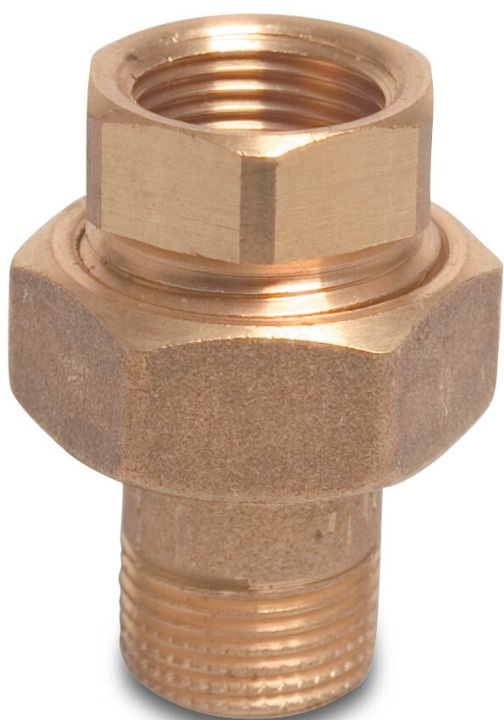

**Profec Nr. 955 Union coupler  
brass 3/4" female thread x  
male thread 20bar type  
cylindrical (0710467)**

# TECHNICAL SPECIFICATIONS

Type	cylindrical
Material	brass
Connection	female thread x male thread
Fitting nr.	Nr. 955
Pressure	20 bar
Size	3/4"
Length	53 mm

## DIMENSIONS

F-1	10 mm
F-2	12 mm
L	53 mm
ØDi-1	3/4 "
ØDo-2	3/4 "

**Last modified date: 24/05/2026**

Bosta UK Ltd.  
Reflection House  
Olding Road  
Bury St. Edmunds  
Suffolk  
IP33 3TA  
T +44 (0) 1284 716580  
E [enquiries@bosta.co.uk](mailto:enquiries@bosta.co.uk)  
<http://www.bosta.com>