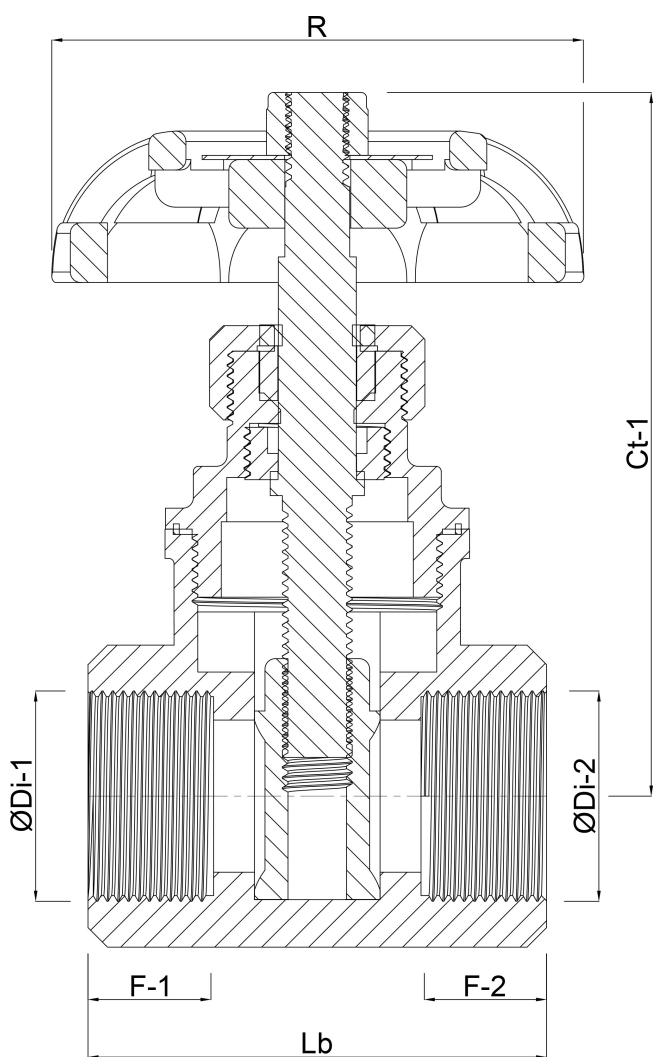

# Profec Gate valve bronze 1 1/2" female thread 16bar DN40 (7031897)

# TECHNICAL SPECIFICATIONS

Material bronze

Operation handwheel

Colour lever red

Handle material aluminium

Material valve bronze

Material spindle brass

Material housing bronze

Material seal EPDM

Connection female thread

Max. temperature 80 °C

Pressure 16 bar

Size 1 1/2"

Length 55 mm

DN 40

## DIMENSIONS

Ct-1 125 mm

F-1 13 mm

F-2 13 mm

Lb 55 mm

R 70 mm

ØDi-1 1 1/2 "

ØDi-2 1 1/2 "