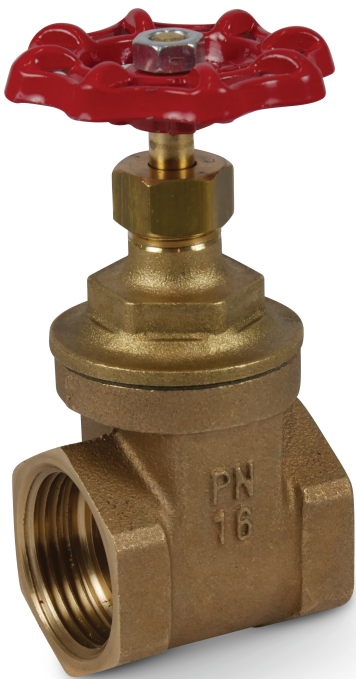

# Profec Gate valve bronze 1 1/2" female thread 16bar DN40 (7031897)

# TECHNICAL SPECIFICATIONS

Material bronze

Operation handwheel

Colour lever red

Handle material aluminium

Material valve bronze

Material spindle brass

Material housing bronze

Material seal EPDM

Connection female thread

Max. temperature 80 °C

Pressure 16 bar

Size 1 1/2"

Length 55 mm

DN 40

## DIMENSIONS

Ct-1 125 mm

F-1 13 mm

F-2 13 mm

Lb 55 mm

R 70 mm

ØDi-1 1 1/2 "

ØDi-2 1 1/2 "