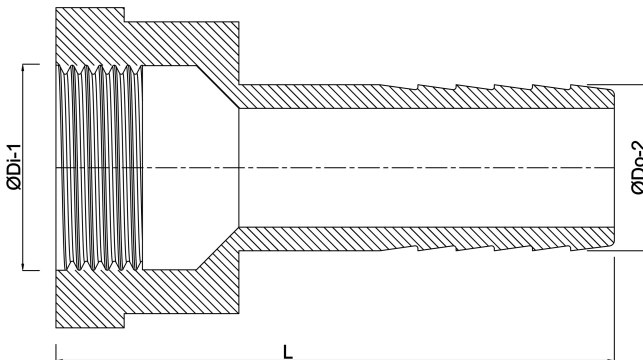

**Profec Barbed adaptor
stainless steel 316 1 1/2" x 38
mm female thread x hose tail
10bar (7043868)**

TECHNICAL SPECIFICATIONS

Material stainless steel 316

Connection female thread x hose tail

Pressure 10 bar

Size 1 1/2" x 38 mm

Spanner 55.5

DIMENSIONS

L 87.5 mm

ØDi-1 1 1/2 "

ØDo-2 38 mm

Last modified date: 01/05/2026

Bosta UK Ltd.
Reflection House
Olding Road
Bury St. Edmunds
Suffolk
IP33 3TA
T +44 (0) 1284 716580
E enquiries@bosta.co.uk
<http://www.bosta.com>