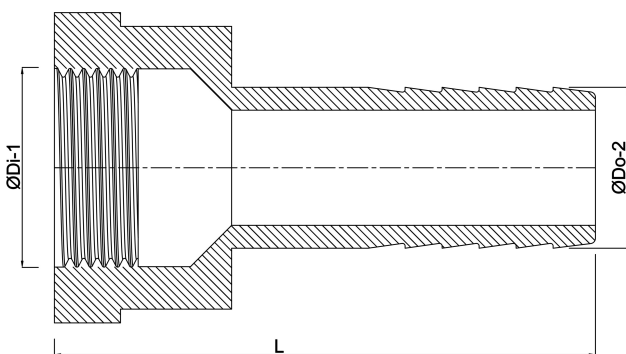

**Profec Barbed adaptor
stainless steel 316 1 1/2" x 38
mm female thread x hose tail
10bar (7043868)**

TECHNICAL SPECIFICATIONS

Material stainless steel 316

Connection female thread x hose tail

Pressure 10 bar

Size 1 1/2" x 38 mm

Spanner 55.5

DIMENSIONS

L 87.5 mm

ØDi-1 1 1/2 "

ØDo-2 38 mm

Last modified date: 27/05/2026

Bosta UK Ltd.
Reflection House
Olding Road
Bury St. Edmunds
Suffolk
IP33 3TA
T +44 (0) 1284 716580
E enquiries@bosta.co.uk
<http://www.bosta.com>